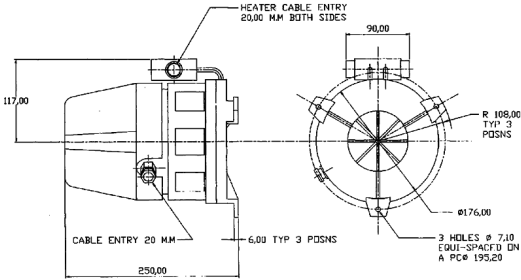

SO4

The SO4 is a weatherproof motor driven siren designed for vertical mounting and designed for outdoor warning over small/medium areas.

Manufactured from cast aluminium, it is rugged in construction, has a continuous rating and is built for a long life outdoors.

Specifications

Part No.	Colours	Audibility (tone) at 1m (typical)	Tones (Up to)	Voltage (50/60Hz)	Current (tone dependent)
SLC-0002	Grey	Up to 125 dB (A)	1	230V AC/DC	1.4A(AC)/1.2A(DC)

IP Rating: IP55 Rating: Continuous Frequency: 900Hz Operating Temp: -30°C to +45°C
 Construction: Cast Aluminium Body Cable Entries: 1 Weight: 4.5kg